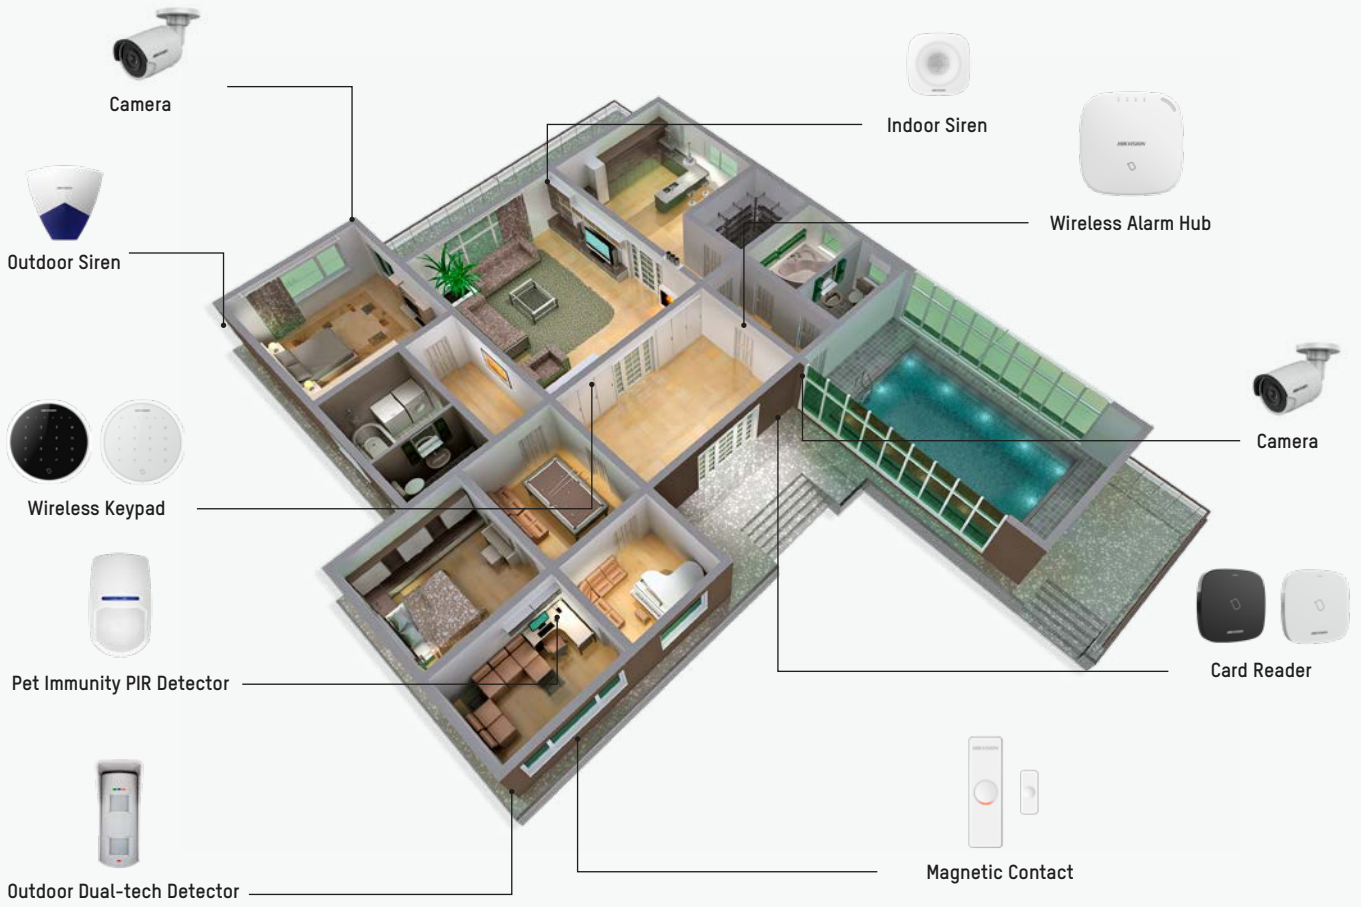

Comprehensive Alarm System for Your Home

The AXHub connects a full range of wireless security peripherals— sensors, keypads, sirens, and expanders – making the alarm system easy to install and expand. Each area in your home requires unique protections and specific technologies – and our system has it all.